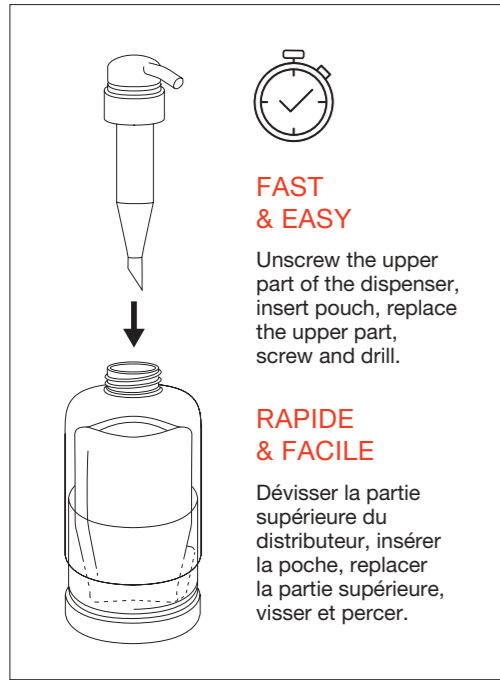

ECOFILL

Ecofill, the refillable and traceable eco-friendly dispenser. The clean, safe, fast & easy solution with minimum environmental impact.

Ecofill, le distributeur eco-friendly alliant re-remplissage et traçabilité. La solution propre, sûre, rapide & facile avec un minimum d'impact sur l'environnement.