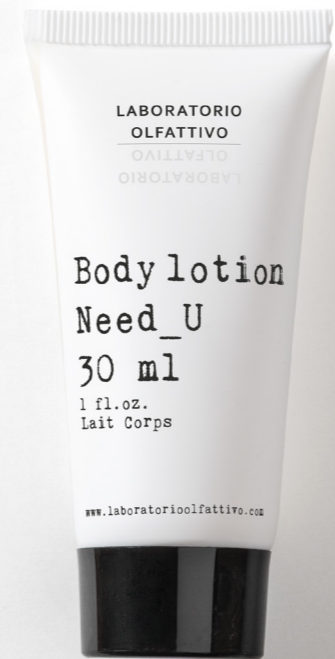

TUBES / TUBI

30 ml - 1 fl.oz

CARE ABOUT EARTH

PLANT-BASED TUBE

RECYCLED PLASTIC CAP

Shower gel	Gel doccia
Shampoo	Shampoo
Conditioner	Balsamo
Body lotion	Lozione per il corpo

Visibility window
Finestra di visibilità

SOAP / SAPONE

20 g - 0.70 oz

CARE ABOUT EARTH

4-0806-16-100-00