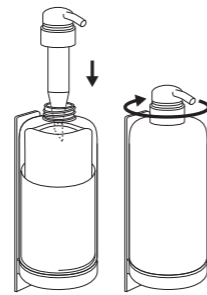

POUCH  
POCHE

300 ml - 10.14 fl.oz.

FAST & EASY  
RAPIDE & FACILE

FOLD & TURN  
PLIER & RETOURNER

INSERT  
INSÉRER

PIERCE  
PERCER

WALL BRACKETS  
SUPPORTS MURAUX

Stainless steel or recyclable ABS.  
Can be fixed with 2 screws or  
double-sided tape.