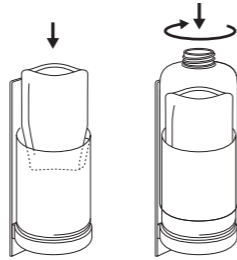

POUCH  
POCHE

300 ml - 10.14 fl.oz.

FAST & EASY  
RAPIDE & FACILE

FOLD & TURN  
PLIER & RETOURNER

INSERT  
INSÉRER

PIERCE  
PERCER

WALL BRACKETS  
SUPPORTS MURAUX

Stainless steel or recyclable ABS.  
Can be fixed with 2 screws or  
double-sided tape.